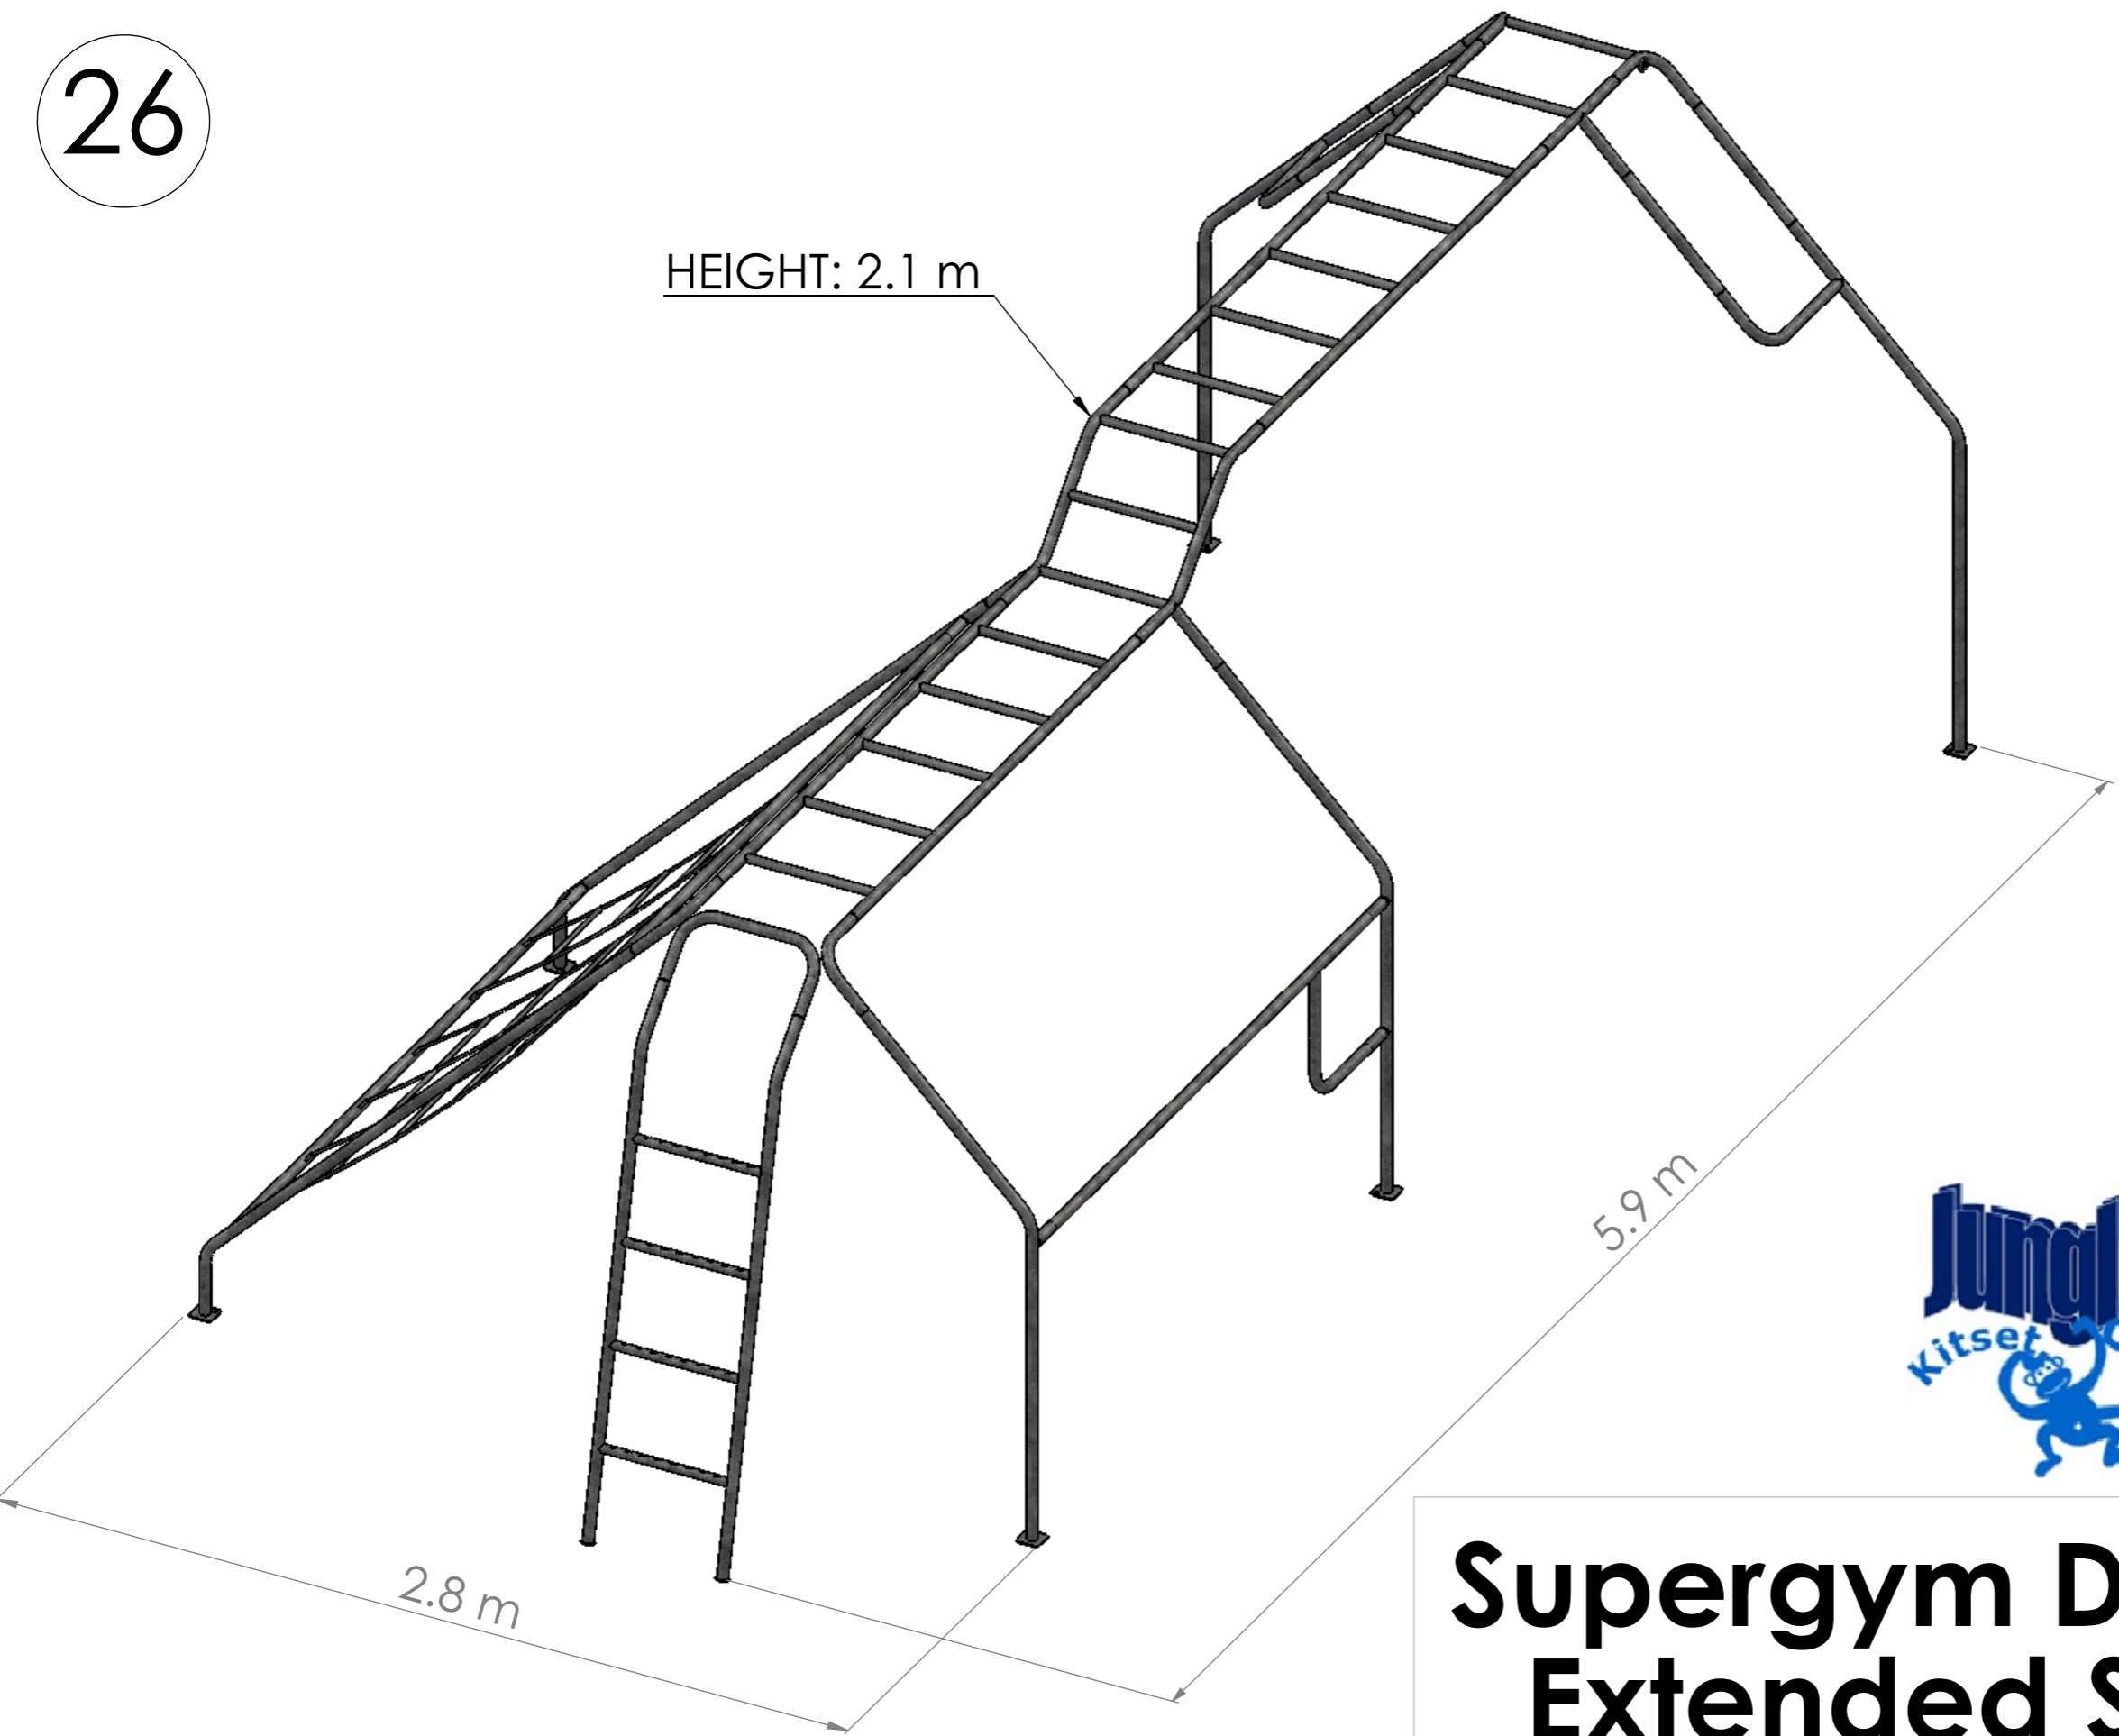

26

# Supergym Deluxe with Extended Swing Bay

MANUFACTURED BY E & C JONES ENGINEERING  
© E & C JONES ENGINEERING 2010

SCALE 1:20