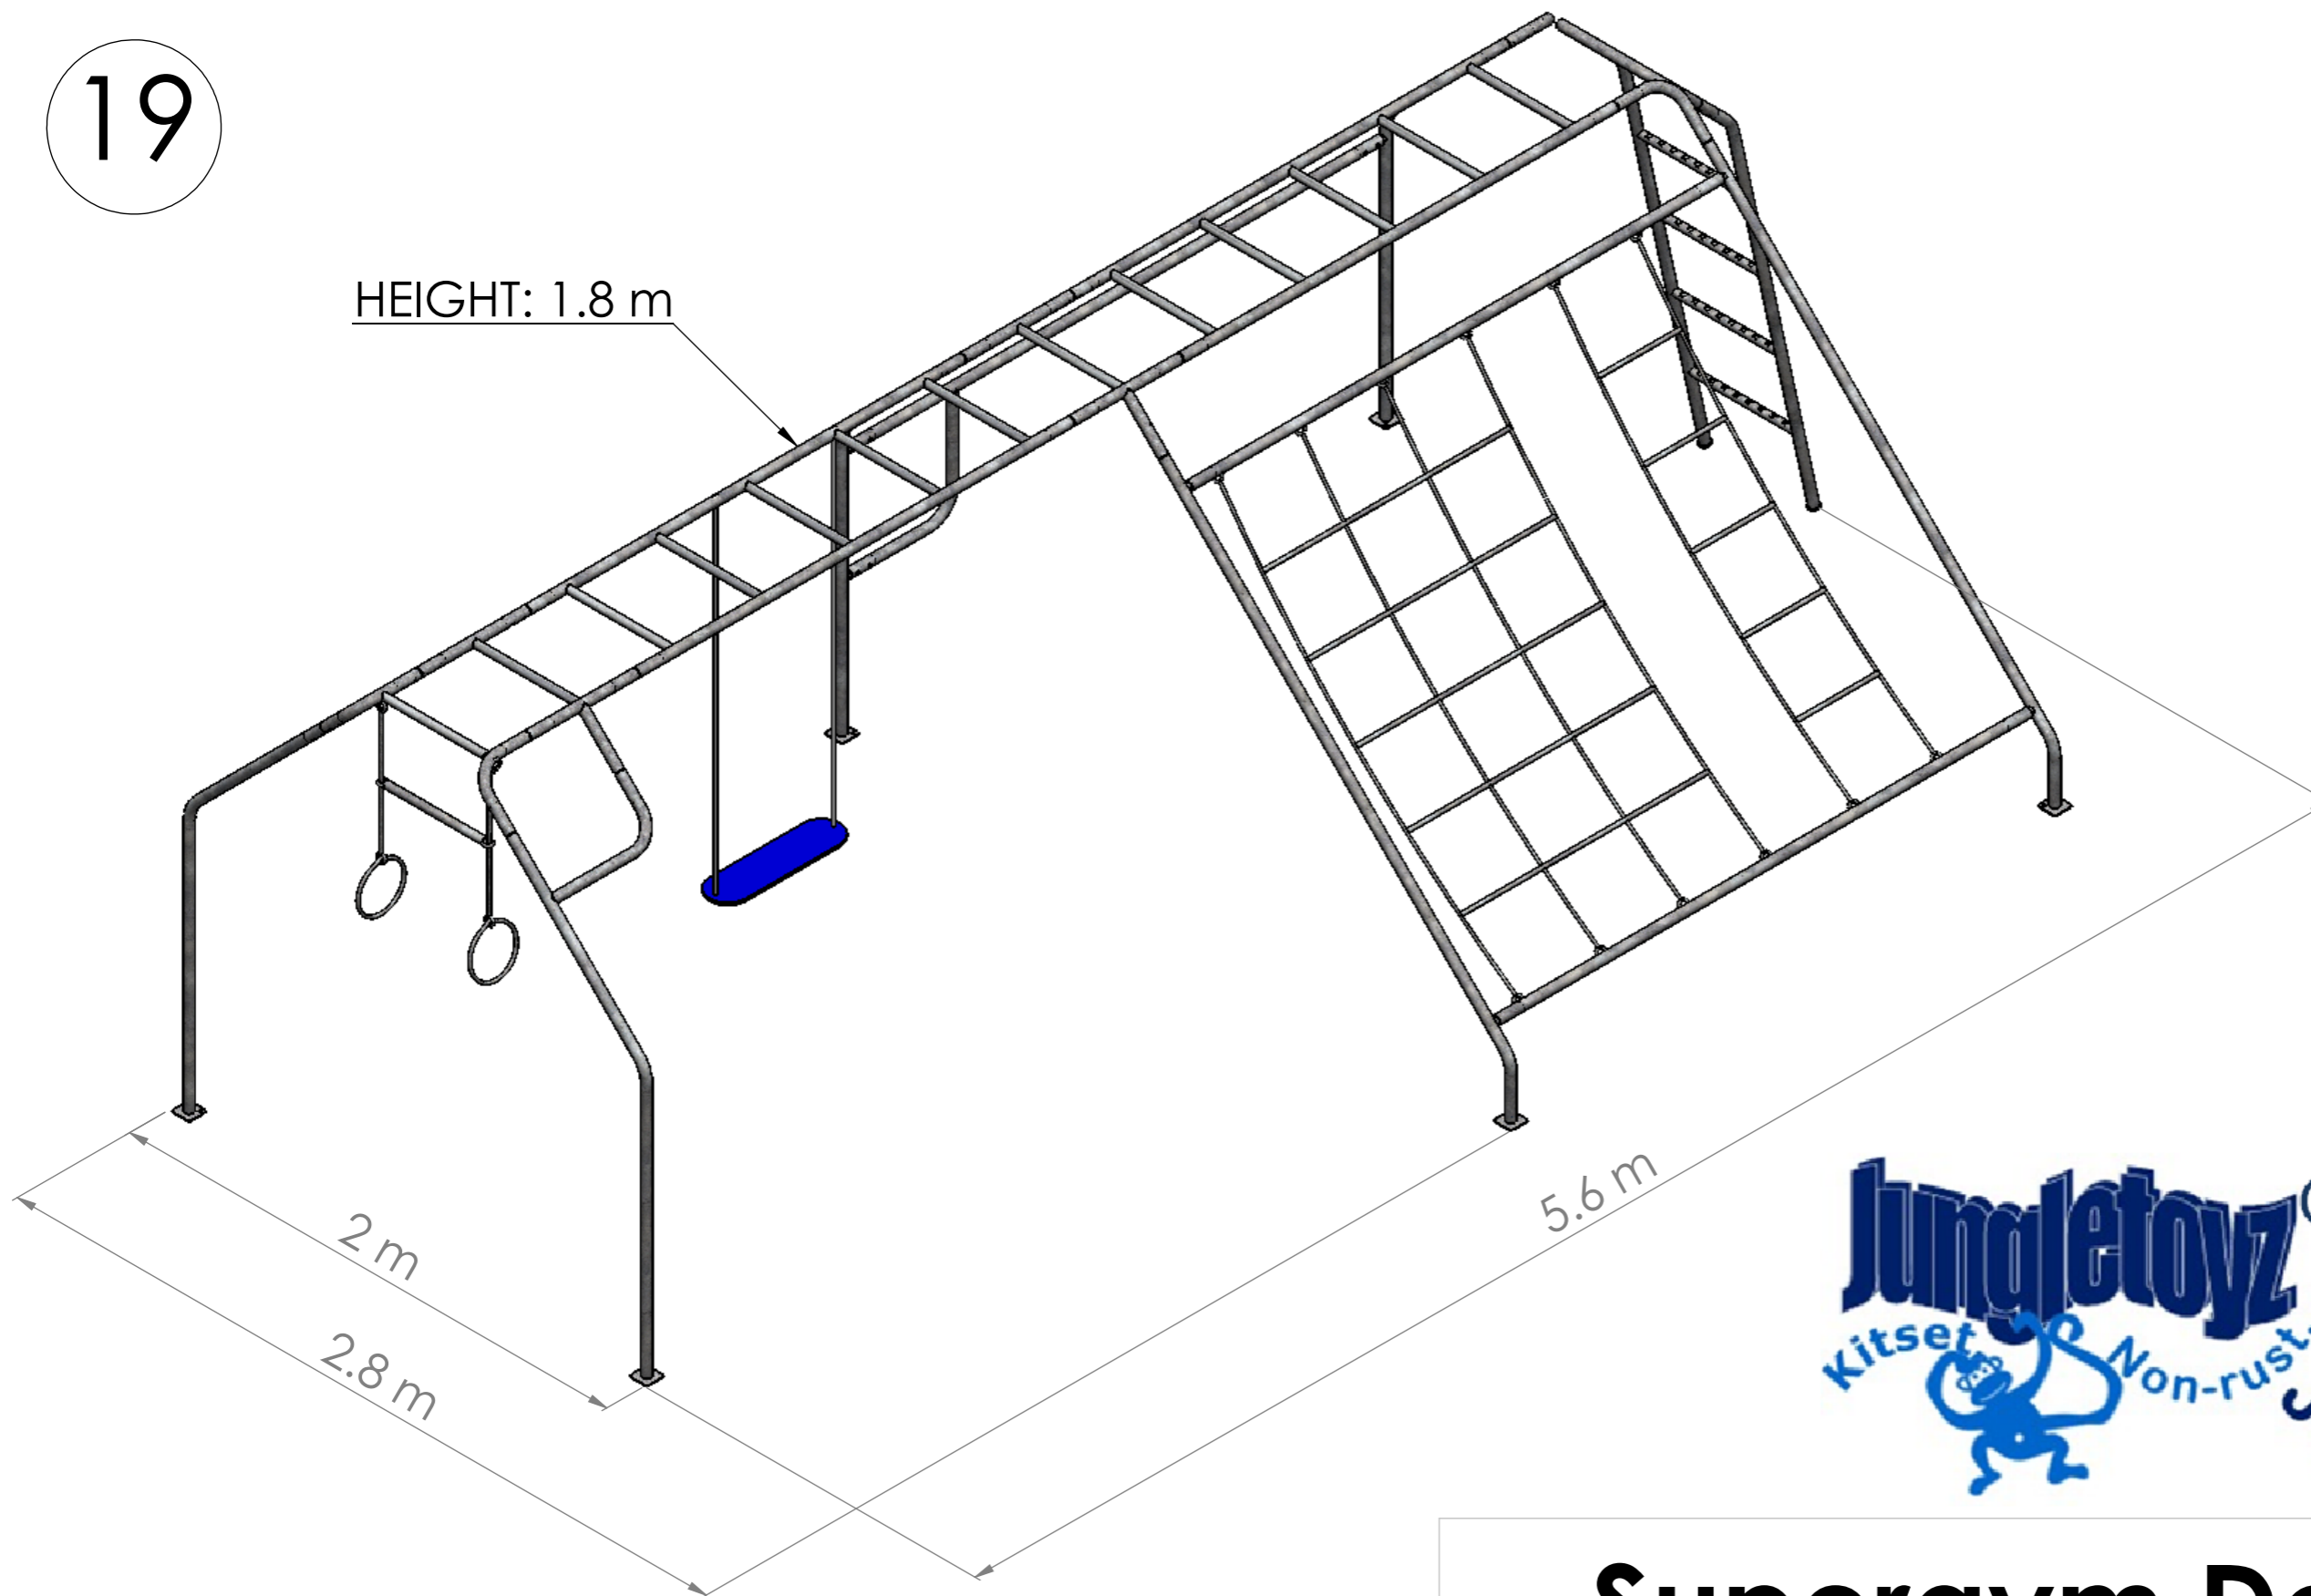

19

# Supergym Deluxe with Swing Bay

MANUFACTURED BY E & C JONES ENGINEERING  
© E & C JONES ENGINEERING 2010

SCALE 1:20