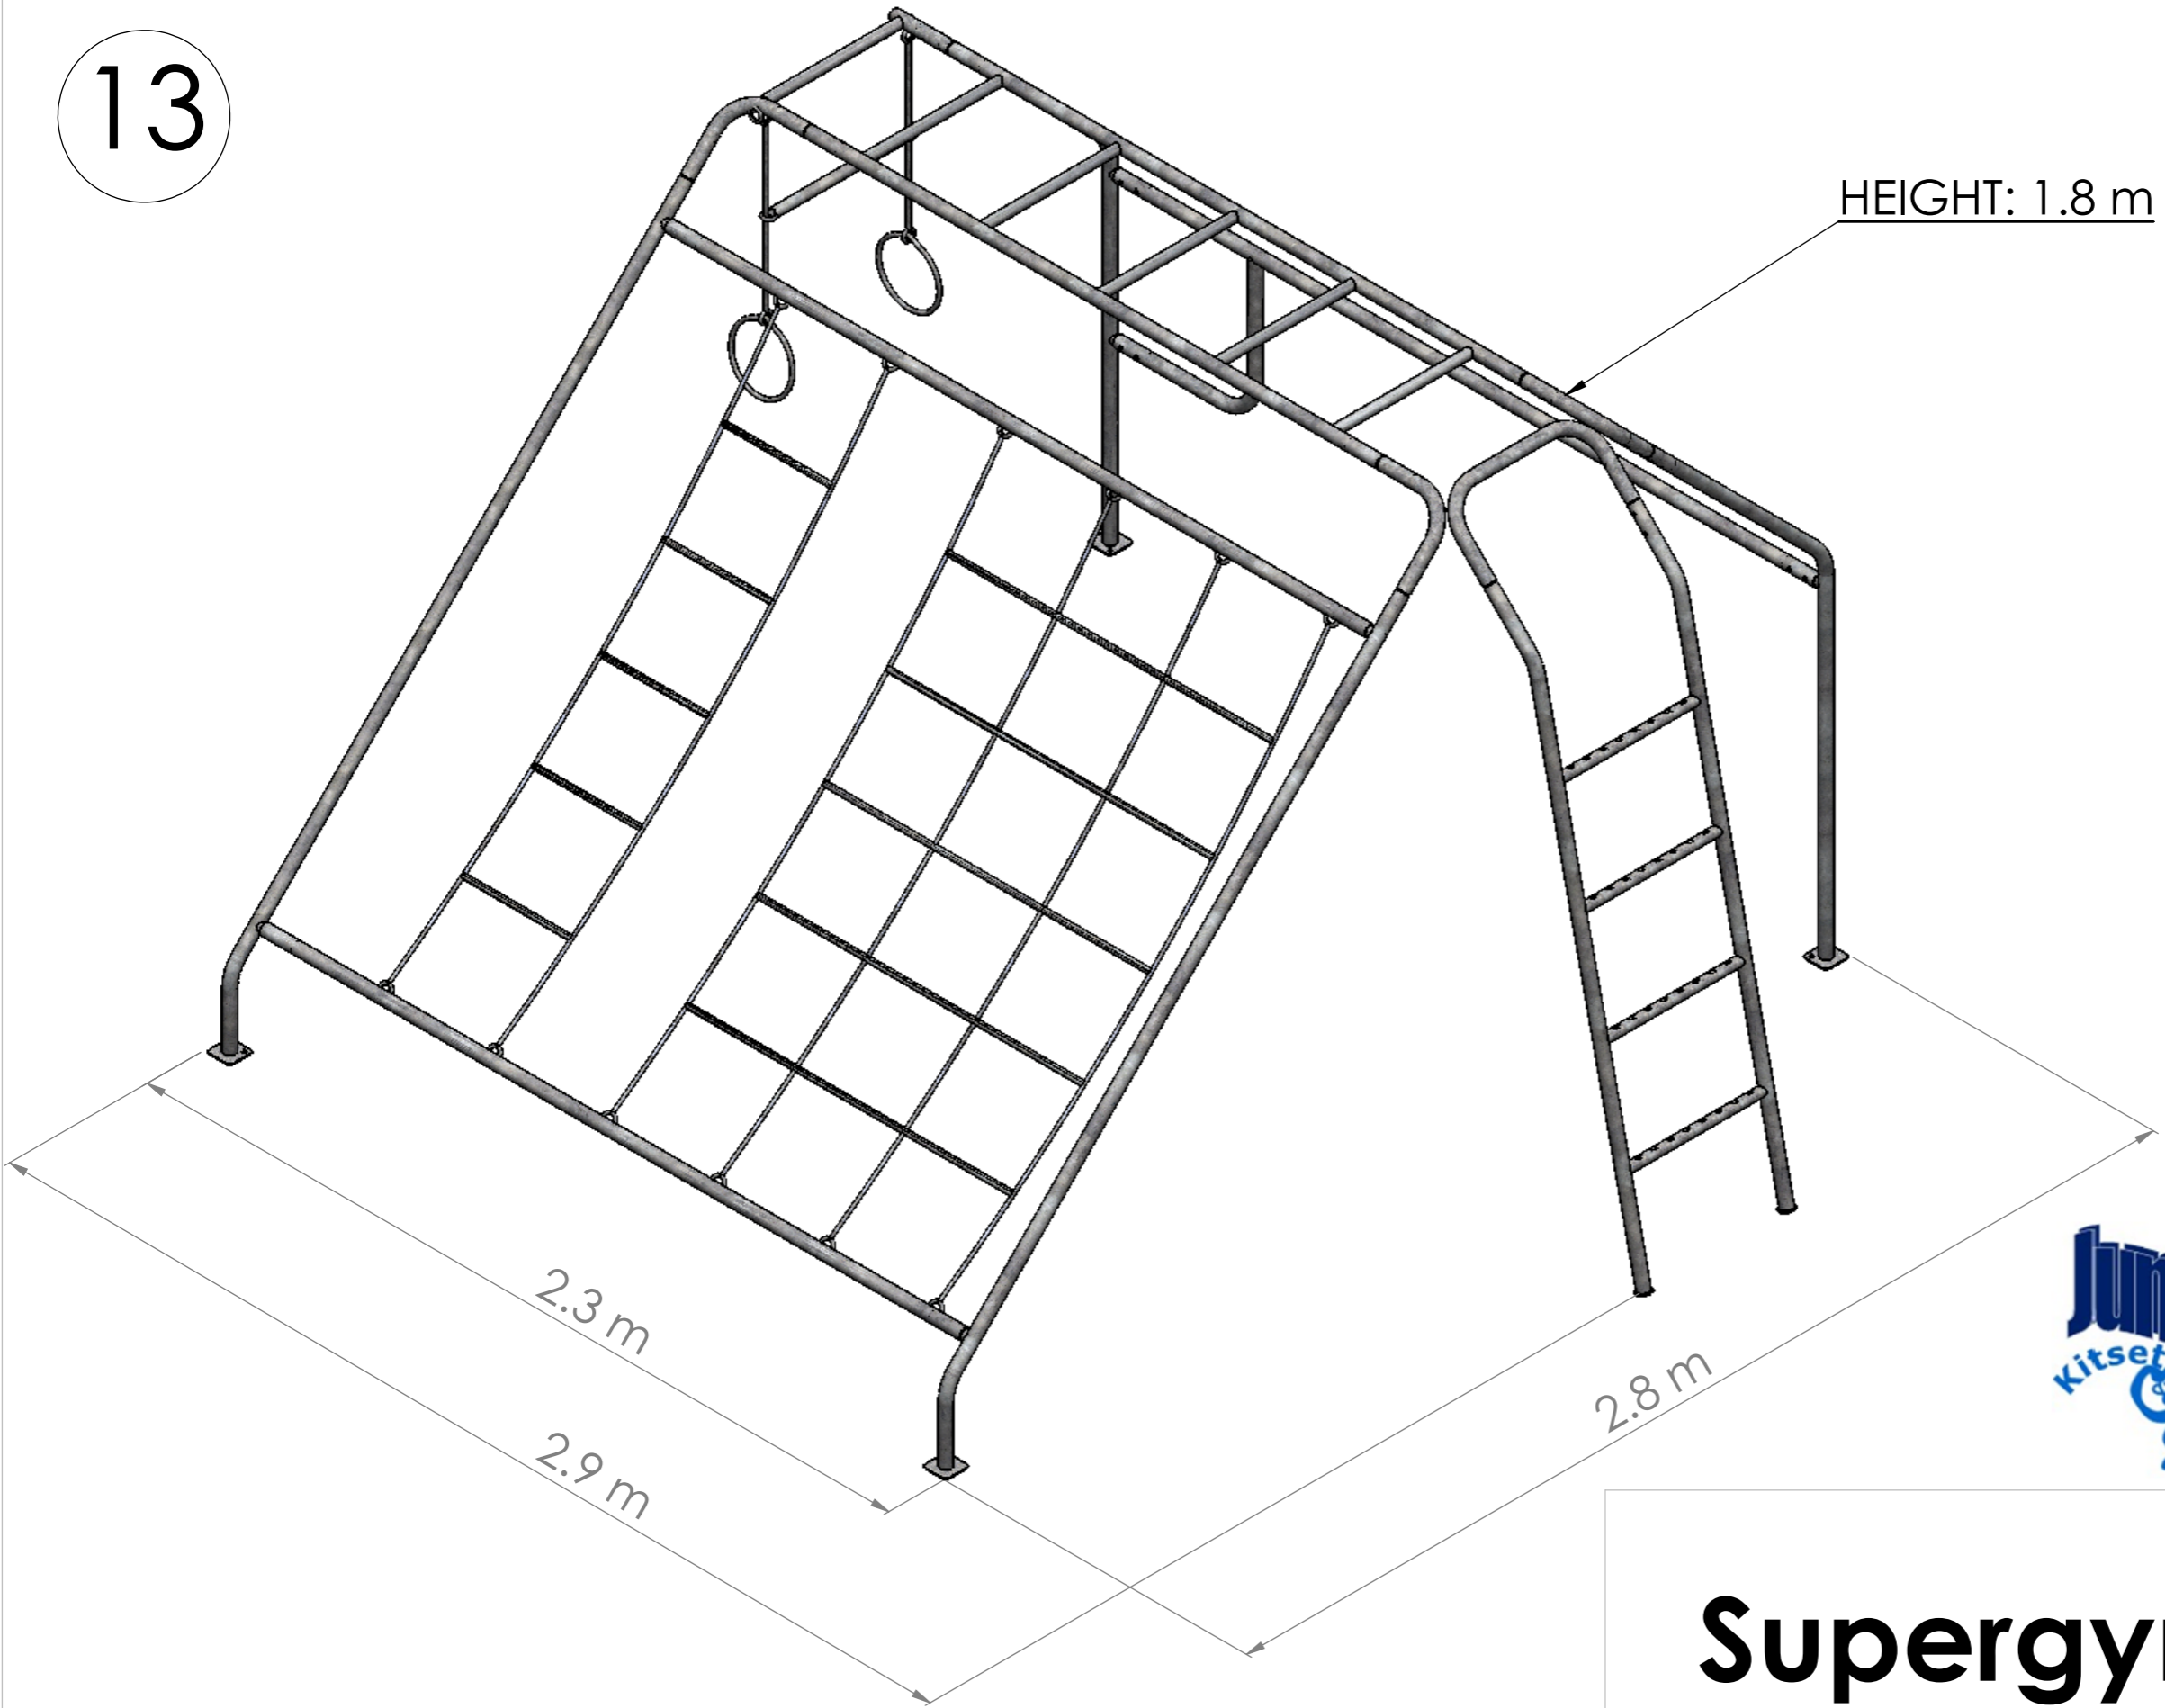

13

Supergym Deluxe

MANUFACTURED BY E & C JONES ENGINEERING
© E & C JONES ENGINEERING 2010

SCALE 1:15